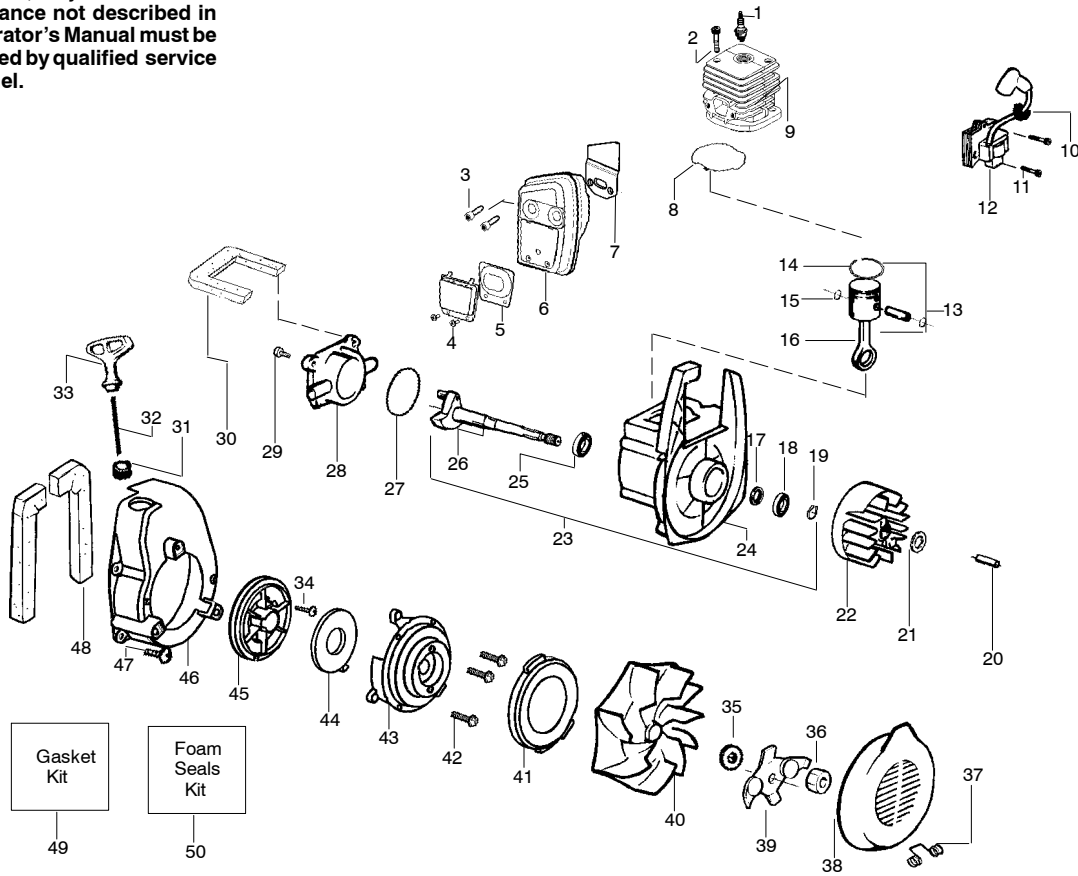

PARTS LIST NO. 530164997		PARTS LIST	MODEL(s) XLB250
DATE 4/21/04	NEW		PAGE NO. 2
Note: Illustration may differ from actual model due to design changes			

WARNING

All repairs, adjustments and maintenance not described in the Operator's Manual must be performed by qualified service personnel.

Ref.	Part No.	Description	Ref.	Part No.	Description	Ref.	Part No.	Description
1.	952030249	Spark Plug (RCJ-6Y)	20.	530016190	Spacer-Flywheel	39.	530095461	Assy-Mulch Blade
2.	530015953	Screw	21.	530015149	Washer	40.	530069817	Assy-Impeller
3.	530016387	Screw-Muffer-Internal	22.	530039209	Assy-Flywheel	41.	530056625	Seal-Ring
4.	530015241	Screw	23.	530071456	Assy-Crankcase/Crank shaft (incl. 19,24,26)	42.	530016349	Screw
5.	530071593	Kit-Spark Screen (incl. #4)	24.	530012492	Assy-Crankcase (incl. 17,18,25)	43.	530055101	Housing-Pulley
6.	530071834	Kit-Muffer (incl. 3,4,5, & 7)	25.	530032125	Bearing-Inner	44.	530042086	Spring-Starter
7.	530071458	Gasket-Baffle (kit)	26.	530012452	Assy-Crankshaft	45.	530071466	Kit-Starter Pulley
8.	530071458	Gasket-Cylinder (kit)	27.	530071458	O-ring-C/case (kit)	46.	530055102	Fan Housing
9.	530012432	Cylinder	28.	530012443	Cover-Crankcase	47.	530015810	Screw
10.	530019182	Grommet-Ign. Module	29.	530015810	Screw	48.	530071459	Foam-182mm (kit)
11.	530016357	Screw-Ignition Module	30.	530071459	Foam-219mm (kit)	49.	530071458	Kit-Gasket (page 1 incl. 2, & 5) (page 2 incl. 7,8, & 27)
12.	530035505	Ignition Module	31.	530029182	Eyelet-Flange	50.	530071459	Kit-Foam Seals (page 1 incl. 1,14,17,32) (page 2 incl. 30 & 48)
13.	530071833	Kit-Piston (Incl. 14,15)	32.	530071467	Kit-Rope			
14.	530055120	Piston Ring	33.	530049488	Handle-Starter			
15.	530015162	Retainer-Piston Pin	34.	530016391	Screw-Rope			
16.	530069945	Assy-Connecting Rod	35.	530016402	Washer-Belleville			
17.	530019264	Seal-Crankcase	36.	530626605	Nut			
18.	530055728	Bearing-Outer	37.	530402043	Spring-Return Cover			
19.	530015941	Retainer Ring-C'chaft	38.	530049313	Inlet Door			

✓ = NEW PART NUMBER FOR THIS IPL

★ = REFER TO THE SERVICE REFERENCE INDICATED FOR MORE INFORMATION. (LOCATED AT END OF IPL)