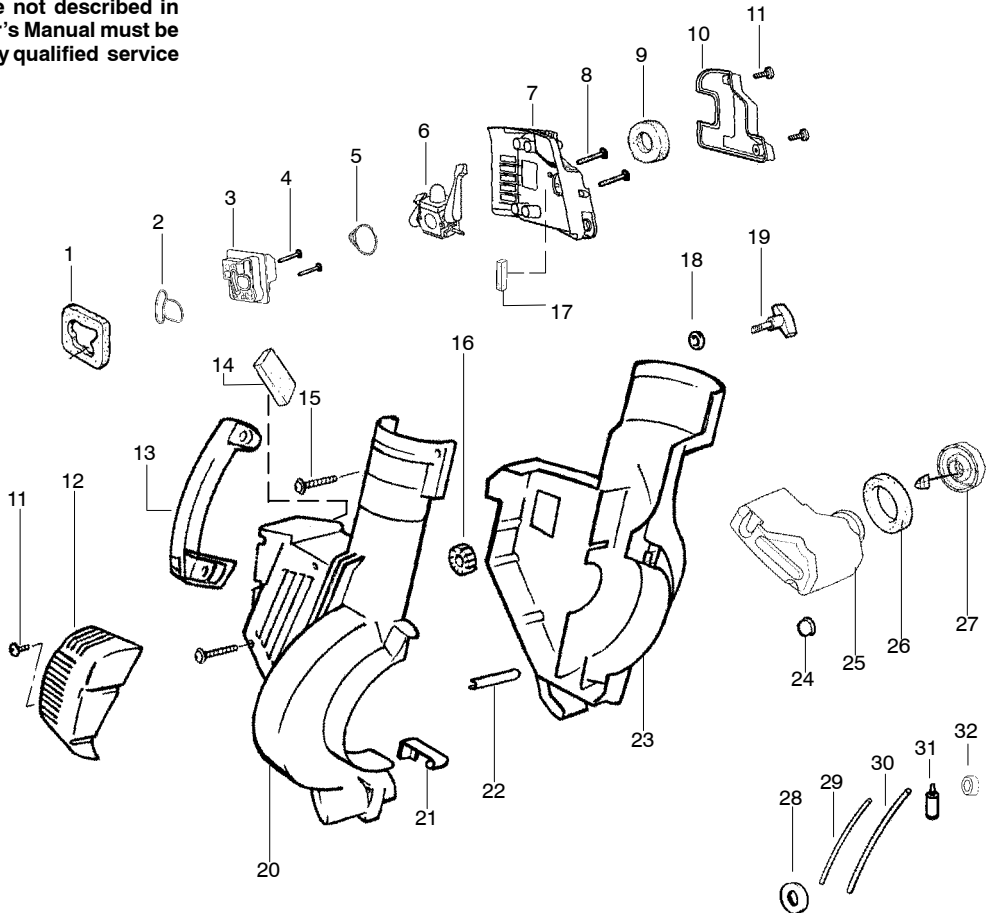

WARNING

All repairs, adjustments and maintenance not described in the Operator's Manual must be performed by qualified service personnel.

Ref.	Part No.	Description	Ref.	Part No.	Description
1.	530071459	Air Dam (kit)	21.	530402044	Spring-Cover Latch
2.	530071458	Gasket-Adapter (kit)	22.	530049617	Guide-Starter Rope
3.	530035561	Carburetor Adaptor	23.	530056679	Housing-Left
4.	530016309	Screw	24.	530036792	Isolator-Crankcase
5.	530071458	Gasket-Carburetor (kit)	25.	530049491	Assy-Fuel Tank
6.	---	Kit-Carb Ass'y. (C1Q-W11C)	26.	530049527	Gasket-Fuel Tank
	530071775	(WT-606)	27.	530049386	Fuel Cap w/Retainer
7.	530056629	Air Box	28.	530049656	Grommet-Shroud
8.	530015849	Screw-Carb.	29.	530069247	Kit-Line Carb/Purge
9.	530049383	Filter-Air	30.	530069216	Kit-Line Tank/Purge
10.	530056581	Cover-Air Filter	31.	530095646	Assy-Fuel Pick-up
11.	530016349	Screw	32.	530071459	Grommet-Fuel line (kit)
12.	530056641	Guard-Muffler	Not Shown		
13.	530095469	Handle	---		Operator Manual
14.	530071459	Foam 71.1mm (kit)	530164927		Eng.
15.	530015886	Screw	530057414		Warning Decal
16.	530049323	Isolator			
17.	530071459	Foam 25.4mm (kit)			
18.	530015197	Nut			
19.	530016322	Knob-Blower			
20.	530059851	Assy-Right Housing (Incl. #21)			

PARTS LIST NO. 530164997		 PARTS LIST	MODEL(s) XLB250
DATE 4/21/04	NEW		PAGE NO. 2
Note: Illustration may differ from actual model due to design changes			

WARNING

All repairs, adjustments and maintenance not described in the Operator's Manual must be performed by qualified service personnel.

✓ = NEW PART NUMBER FOR THIS IPL

★ = REFER TO THE SERVICE REFERENCE INDICATED FOR MORE INFORMATION. (LOCATED AT END OF IPL)

Assy - Vacuum

Ref.	Part No.	Description
1.	530095564	Assy-Vac. Bag w/strap
2.	530095470	Tube-Elbow Vac
3.	530094476	Tube-Lower Vac
4.	530056901	Tube-Upper Vac
5.	530095593	Tube-Blower