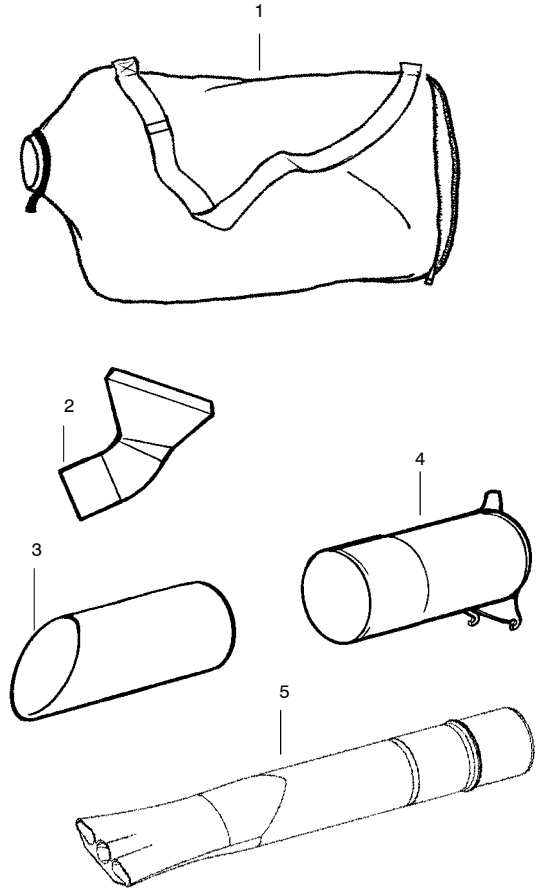

Assy - Vacuum

Ref.	Part No.	Description
1.	530095564	Assy-Vac. Bag w/strap
2.	530095470	Tube-Elbow Vac
3.	530094476	Tube-Lower Vac
4.	530056901	Tube-Upper Vac
5.	530095593	Tube-Blower

Kit - Carburetor Assy # 530071632 - C1Q-W11C (zama)

Kit - Carburetor Assy # 530071775 - WT-606 (walbro)

530071716 - Kit - Choke Lever (zama)
530071725 - Kit - Choke Lever (walbro)

530071715 - Kit - Throttle Lever (zama)
530071726 - Kit - Throttle Lever (walbro)

Note: No Repair kits are available for this carburetor, please order the complete assembly part number